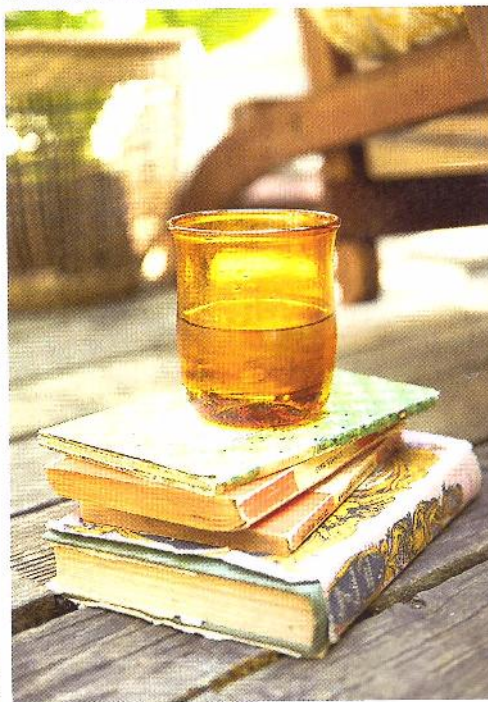

PETAL SHADES SING OF SUMMER

Who needs paint charts and fabric swatches when a posy from the garden can inspire your summer decor? Nature knows how to harmonise colours beautifully...